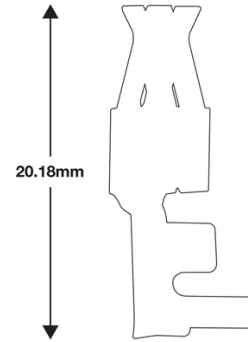

Non Insulated Female Terminal 100pc

Additional Information

- Female terminal to suit VW connectors.
- To suit 6.3 series connectors.
- Suitable for cable size 1.5 - 2.5mm².
- To be used with Weatherproof seals 37395.
- Supplied in a blister.

<http://product/37394>

Related Tools

Connector & Terminal Removal Kit | 7293

- Application: VW Group (Audi, Seat, Skoda, Volkswagen) vehicles.
- For use on MAF sensor, coil pack, headlight, fog light, level sensor and most terminal blocks on VAG vehicles.
- Designed for use on most push and pull style connectors.
- Also for releasing terminals junior and micro connectors.
- Ideal for use with the following Connect consumable products: Part Nos. 37361 - 37395 or Assorted Boxes, Part Nos. 37396 - 37399.